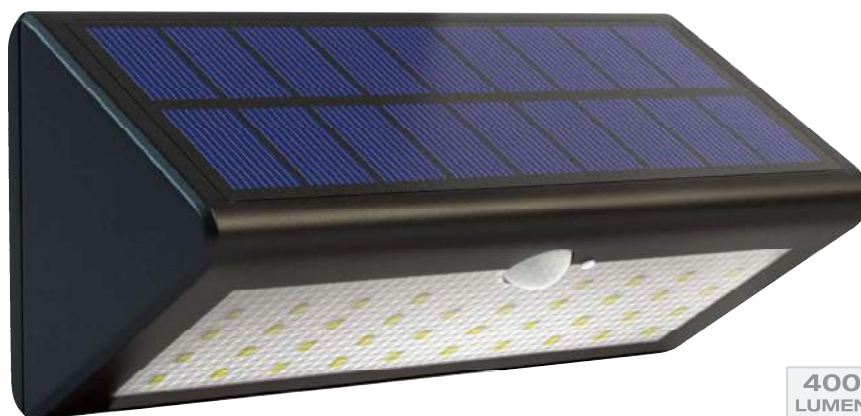

Mode B: Automatically turns on to full brightness (220lm) when motion is detected in the range ≤6 mtrs and then turns to weak brightness (front light off & back light on) in 10 seconds of no motion.

No.	Art. No.	Measurements (mm)	Bulb	Watt	Lumen	Kelvin	EEC	Spares ↗	SC
1	G96320/58	140 x 110 x 213mm	LED integr.	1 x 3,2W	1 x 400lm	4000K	A++ -		◇
2	G96339/58	96 x 85 x 152mm	LED integr.	1 x 1,5W	1 x 220lm	4000K	A++ -		◇

OUTDOOR

ARC

black
plastic

1

400
LUMEN

No.	Art. No.	Measurements (mm)	Bulb	Watt	Lumen	Kelvin	EEC	Spares ↗	SC
1	G96363/06	210 x 100 x 100mm	LED integr.	1 x 3,5W	1 x 400lm	4000K	A++	-	◇

OUTDOOR

PANEL