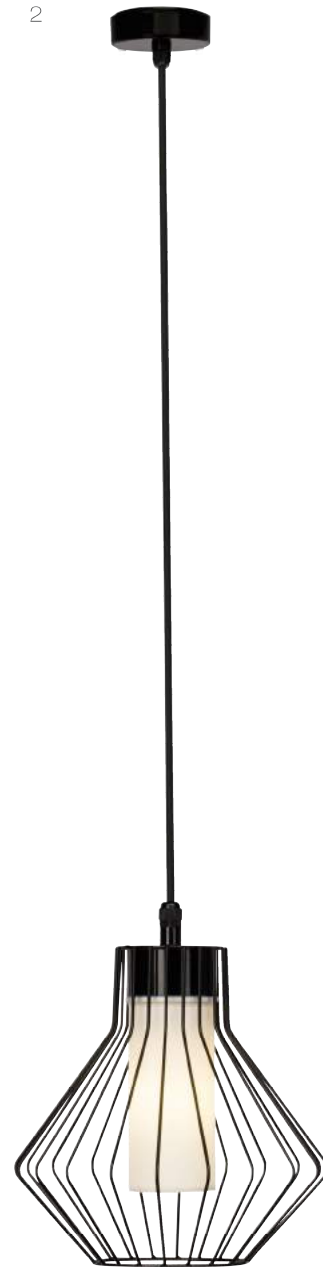

DALMEXT

black/white
metal/plastic

1-2

1-2

1

2

No.	Art. No.	Measurements (mm)	Bulb	Watt	Lumen	Kelvin	EEC	Spares ↗	SC
1	96326/76	195 x 250 x 295mm	A60, E27	1 x 30W	-	-	- -		Ⓢ
2	96327/76	195 x 960mm	A60, E27	1 x 30W	-	-	- -		Ⓢ