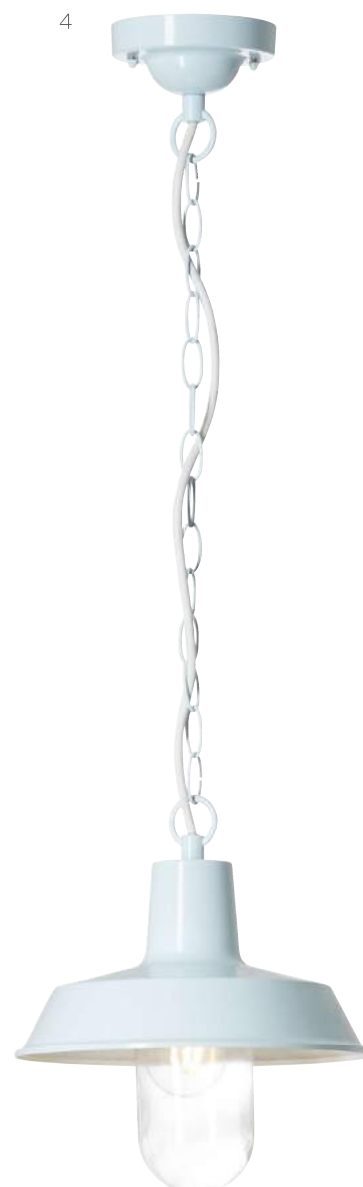

KILKENNY

shiny warm grey/shiny blue
metal/glass

1-4

1-4

No.	Art. No.	Measurements (mm)	Bulb	Watt	Lumen	Kelvin	EEC	Spares ↗	SC
1	96290/62	260 x 300 x 260mm	A60, E27	1 x 60W	-	-	- -		⊕
2	96290/03	260 x 300 x 260mm	A60, E27	1 x 60W	-	-	- -		⊕
3	96346/62	260 x 820mm	A60, E27	1 x 60W	-	-	- -		⊕
4	96346/03	260 x 820mm	A60, E27	1 x 60W	-	-	- -		⊕