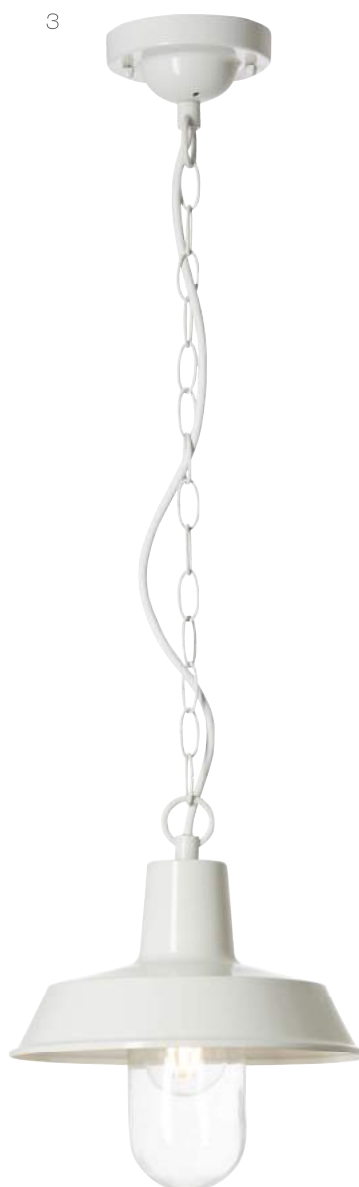

KILKENNY

shiny warm grey/shiny blue
metal/glass

1-4

1-4

No.	Art. No.	Measurements (mm)	Bulb	Watt	Lumen	Kelvin	EEC	Spares ↗	SC
1	96290/62	260 x 300 x 260mm	A60, E27	1 x 60W	-	-	- -		⊕
2	96290/03	260 x 300 x 260mm	A60, E27	1 x 60W	-	-	- -		⊕
3	96346/62	260 x 820mm	A60, E27	1 x 60W	-	-	- -		⊕
4	96346/03	260 x 820mm	A60, E27	1 x 60W	-	-	- -		⊕