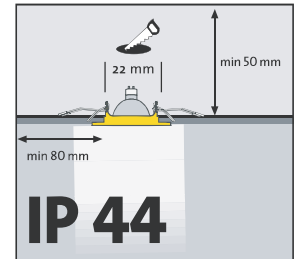

COSA 30/COSA 45

high grade steel/blue/white
metal/glass

1 - 4

1 - 4

No.	Art. No.	Measurements (mm)	Bulb	Watt	Lumen	Kelvin	EEC	Spares ↗	SC
1	G03093/73	30mm	LED integr.	10 x 0,45W	-	-	-	92407/00, G92550A73, 92408/00, G92550/73, 92572/00	☐
2	G03093/82	30mm	LED integr.	10 x 0,45W	-	6500K	-	92407/00, 92408/00, 92572/00, G92550/82, G92550A82	☐
3	G03093/75	30mm	LED integr.	10 x 0,45W	-	3000K	-	92407/00, 92408/00, 92572/00, G92550/75, G92550A75	☐
4	G03094/75	45mm	LED integr.	10 x 0,5W	-	3000K	-	92572/00	☐