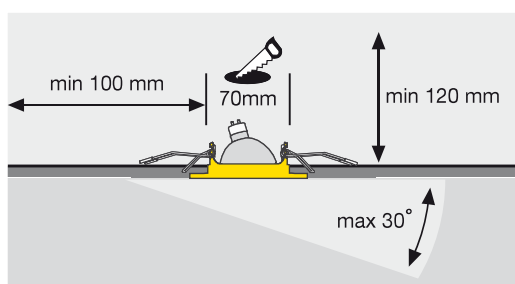

No.	Art. No.	Measurements (mm)	Bulb	Watt	Lumen	Kelvin	EEC	Spares ↗	SC
1	G94689A13	88mm	LED, GU10	3 x 5W	3 x 400LM	3000K	A+	96701B05	☐
2	G94689A05	88mm	LED, GU10	3 x 5W	3 x 400LM	3000K	A+	96701B05	☐