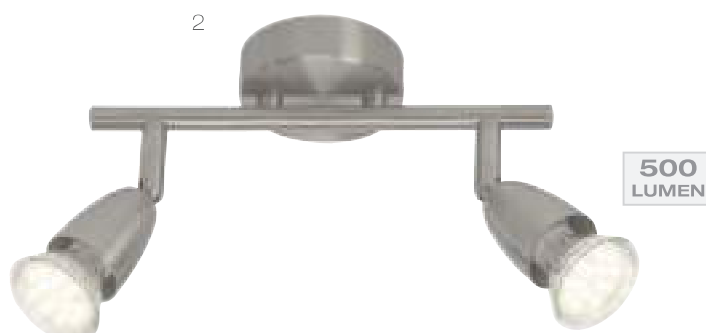

## AMALFI LED

satin nickel  
metal

1 - 4

1 - 4

1 - 4

No.	Art. No.	Measurements (mm)	Bulb	Watt	Lumen	Kelvin	EEC	Spares ↗	SC
1	G21510/13	80 x 130 x 105mm	LED, GU10	1 x 3W	1 x 250LM	3000K	A+	96631E11	⊕
2	G21513/13	225 x 130mm	LED, GU10	2 x 3W	2 x 250LM	3000K	A+	96631E11	⊕
3	G21534/13	190 x 130mm	LED, GU10	3 x 3W	3 x 250LM	3000K	A+	96631E11	⊕
4	G21532/13	600 x 130mm	LED, GU10	4 x 3W	4 x 250LM	3000K	A+	96631E11	⊕