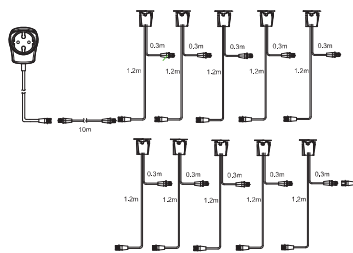

## COSA 30/COSA 45

high grade steel/blue/white  
metal/glass

1 - 4

1 - 4

No.	Art. No.	Measurements (mm)	Bulb	Watt	Lumen	Kelvin	EEC	Spares ↗	SC
1	G03093/73	30mm	LED integr.	10 x 0,45W	-	-	-	92407/00, G92550A73, 92408/00, G92550/73, 92572/00	☐
2	G03093/82	30mm	LED integr.	10 x 0,45W	-	6500K	-	92407/00, 92408/00, 92572/00, G92550/82, G92550A82	☐
3	G03093/75	30mm	LED integr.	10 x 0,45W	-	3000K	-	92407/00, 92408/00, 92572/00, G92550/75, G92550A75	☐
4	G03094/75	45mm	LED integr.	10 x 0,5W	-	3000K	-	92572/00	☐