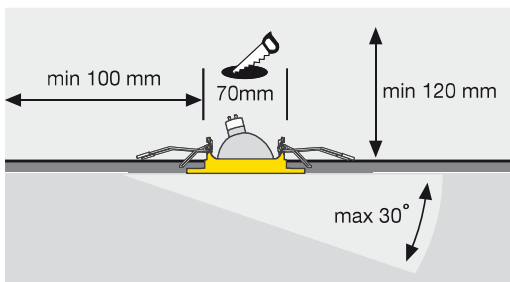

No.	Art. No.	Measurements (mm)	Bulb	Watt	Lumen	Kelvin	EEC	Spares ↗	SC
1	G94688A05	90mm	LED, GU10	3 x 5W	3 x 400LM	3000K	A+	96696B05	☐
2	G94688A13	90mm	LED, GU10	3 x 5W	3 x 400LM	3000K	A+	96696B05	☐