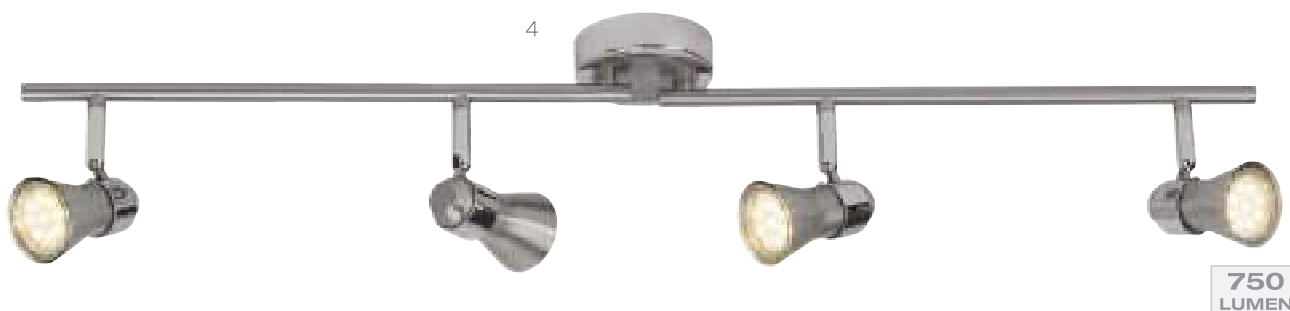

SANNY

satin nickel/chrome
metal

1 - 4

1 - 4

1 - 4

No.	Art. No.	Measurements (mm)	Bulb	Watt	Lumen	Kelvin	EEC	Spares ↗	SC
1	G15410/77	80 x 140 x 110mm	LED, GU10	1 x 3W	1 x 250LM	3000K	A+	96631E11	⊕
2	G15413/77	315 x 165 x 135mm	LED, GU10	2 x 3W	2 x 250LM	3000K	A+	96631E11	⊕
3	G15434/77	190 x 110mm	LED, GU10	3 x 3W	3 x 250LM	3000K	A+	96631E11	⊕
4	G15432/77	765 x 165 x 135mm	LED, GU10	4 x 3W	4 x 250LM	3000K	A+	96631E11	⊕