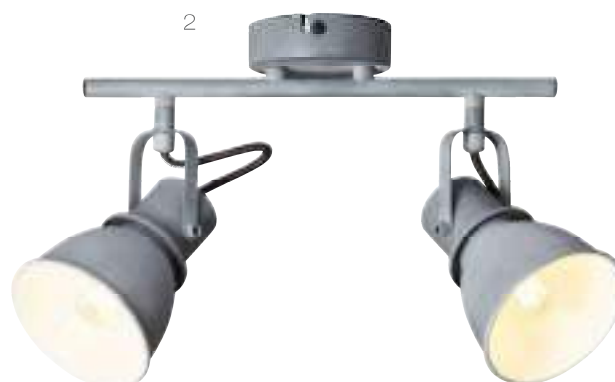

## BOGART

concrete grey  
metal

1-4

2-4

1

1-4

No.	Art. No.	Measurements (mm)	Bulb	Watt	Lumen	Kelvin	EEC	Spares ↗	SC
1	76311/70	100 x 200 x 145mm	D45, E14	1 x 25W	-	-	- -		⊕
2	76313/70	405 x 200 x 230mm	D45, E14	2 x 25W	-	-	- -		⊕
3	76316/70	506 x 200 x 215mm	D45, E14	3 x 25W	-	-	- -		⊕
4	76332/70	790 x 200 x 230 mm	D45, E14	4 x 25W	-	-	- -		⊕