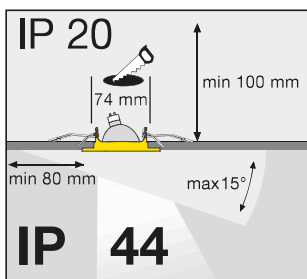

No.	Art. No.	Measurements (mm)	Bulb	Watt	Lumen	Kelvin	EEC	Spares ↗	SC
1	G94683/05	88mm	LED integr.	3 x 4W	3 x 380LM	4000K	A+	-	☐
2	G94683/13	88mm	LED integr.	3 x 4W	3 x 380LM	4000K	A+	-	☐