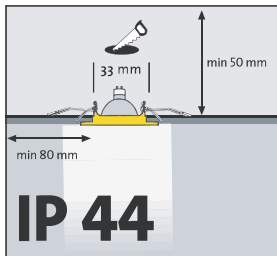

COSA 30/COSA 45

high grade steel/blue/white
metal/glass

1 - 4

1 - 4

No.	Art. No.	Measurements (mm)	Bulb	Watt	Lumen	Kelvin	EEC	Spares ↗	SC
1	G03093/73	30mm	LED integr.	10 x 0,45W	-	-	-	92407/00, G92550A73, 92408/00, G92550/73, 92572/00	☐
2	G03093/82	30mm	LED integr.	10 x 0,45W	-	6500K	-	92407/00, 92408/00, 92572/00, G92550/82, G92550A82	☐
3	G03093/75	30mm	LED integr.	10 x 0,45W	-	3000K	-	92407/00, 92408/00, 92572/00, G92550/75, G92550A75	☐
4	G03094/75	45mm	LED integr.	10 x 0,5W	-	3000K	-	92572/00	☐