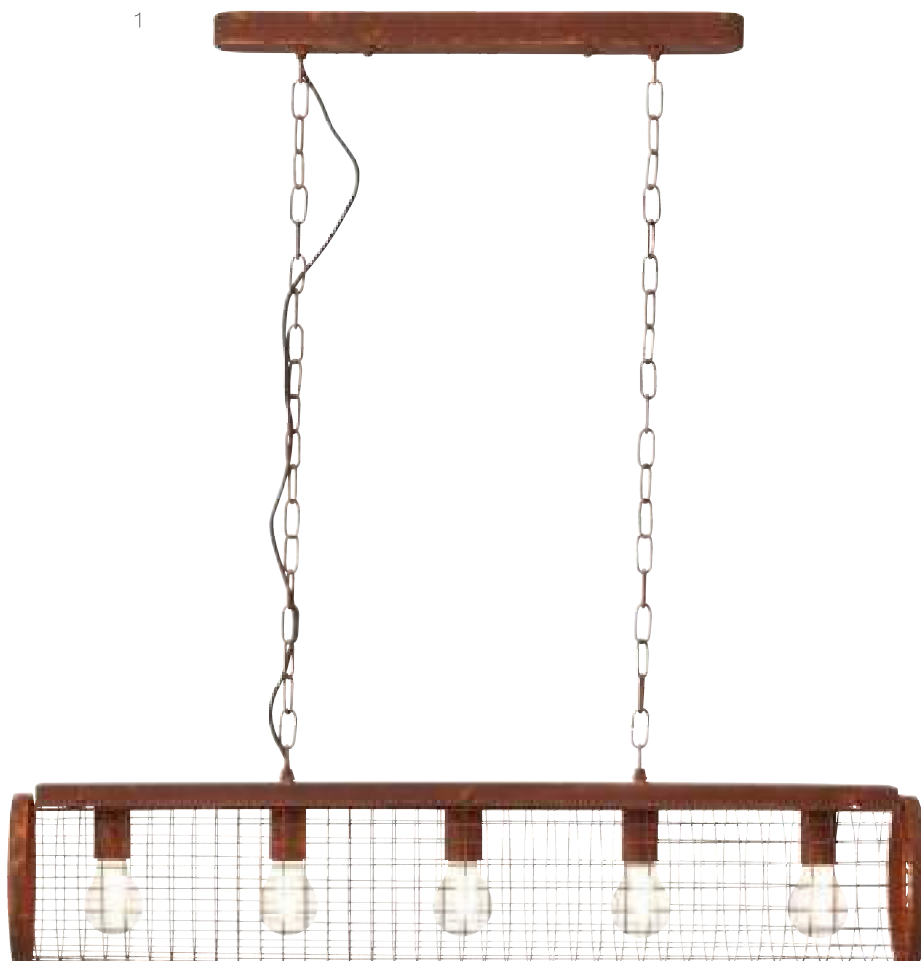

INDUSTRIAL RELOADED

NET

rust
metal

1-3

1-2

3

1