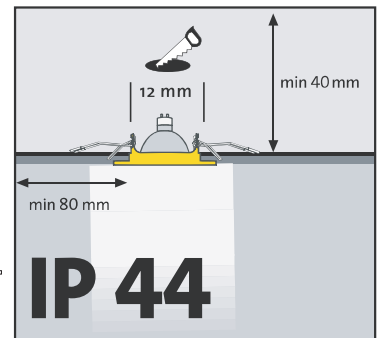

COSA 15

high grade steel/blue/white
metal/glass

LED
incl.

1-3

IP44
☾

1-3

1

2

3

No.	Art. No.	Measurements (mm)	Bulb	Watt	Lumen	Kelvin	EEC	Spares ↗	SC
1	G03090/73	15mm	LED integr.	10 x 0,2W	-	-	-	2407/00, 92408/00, 92572/00, G92549/73, G92549A73	☐
2	G03090/82	15mm	LED integr.	10 x 0,2W	-	7500K	-	92407/00, 92408/00, 92572/00, G92549/82, G92549A82	☐
3	G03090/75	15mm	LED integr.	10 x 0,2W	-	2700K	-	92407/00, 92408/00, 92572/00, G92549/75, G92549A75	☐