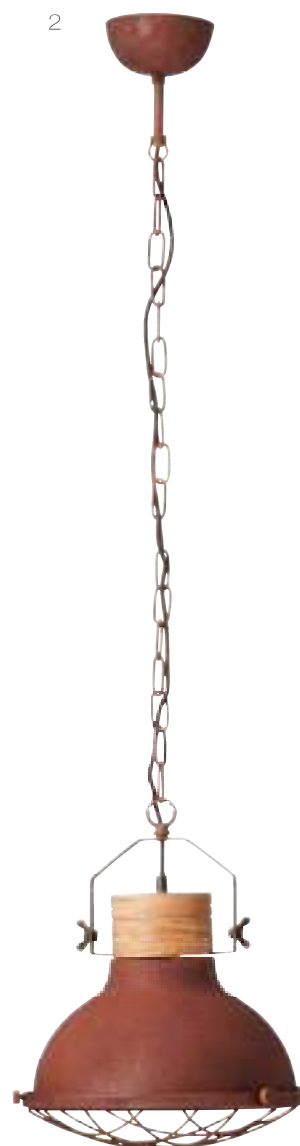

INDUSTRIAL RELOADED

EMMA

rust/wood
metal/wood

No.	Art. No.	Measurements (mm)	Bulb	Watt	Lumen	Kelvin	EEC	Spares ↗	SC
1	99010/55	390 x 1665mm	A60, E27	1 x 60W	-	-	-	-	☐
2	93571/55	330 x 1330mm	A60, E27	1 x 60W	-	-	-	-	⊕