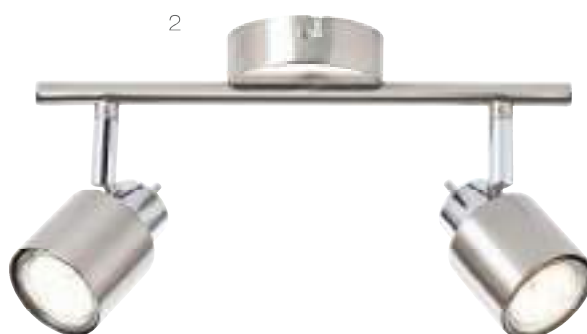

## ANDRES

satin nickel/chrome  
metal

1-3

1-3

No.	Art. No.	Measurements (mm)	Bulb	Watt	Lumen	Kelvin	EEC	Spares ↗	SC
1	74510/77	80 x 115 x 120mm	LED, GU10	1 x 10W	-	-	-	-	⊕
2	74513/77	335 x 130 x 135mm	LED, GU10	2 x 10W	-	-	-	-	⊕
3	74516/77	525 x 130 x 132mm	LED, GU10	3 x 10W	-	-	-	-	⊕