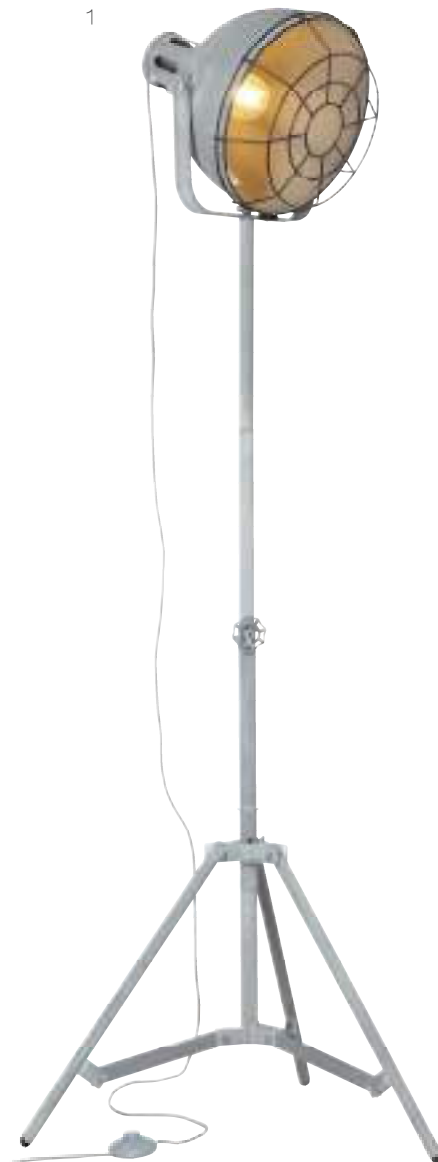

## JESPER

concrete grey  
metal

No.	Art. No.	Measurements (mm)	Bulb	Watt	Lumen	Kelvin	EEC	Spares ↗	SC
1	23759/70	390 x 1665mm	A60, E27	1 x 60W	-	-	-	-	☐