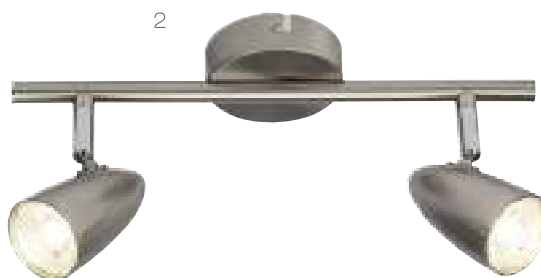

NANO

satin nickel
metal/plastic

1-4

1-4

1

350
LUMEN

2

700
LUMEN

3

1050
LUMEN

4

1400
LUMEN

No.	Art. No.	Measurements (mm)	Bulb	Watt	Lumen	Kelvin	EEC	Spares ↗	SC
1	G50710/13	80 x 93 x 125mm	LED integr.	1 x 4W	1 x 350LM	3000K	A+	-	⊕
2	G50713/13	307 x 116 x 140mm	LED integr.	2 x 4W	2 x 350LM	3000K	A+	-	⊕
3	G50733/13	360 x 140mm	LED integr.	3 x 4W	3 x 350LM	3000K	A+	-	⊕
4	G50732/13	785 x 116 x 160mm	LED integr.	4 x 4W	4 x 350LM	3000K	A+	-	⊕