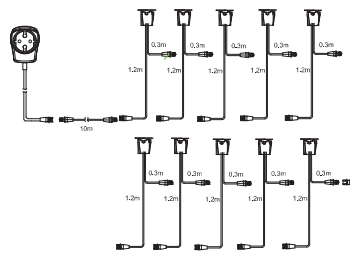

3

No.	Art. No.	Measurements (mm)	Bulb	Watt	Lumen	Kelvin	EEC	Spares ↗	SC
1	G03090/73	15mm	LED integr.	10 x 0,2W	-	-	-	2407/00, 92408/00, 92572/00, G92549/73, G92549A73	☐
2	G03090/82	15mm	LED integr.	10 x 0,2W	-	7500K	-	92407/00, 92408/00, 92572/00, G92549/82, G92549A82	☐
3	G03090/75	15mm	LED integr.	10 x 0,2W	-	2700K	-	92407/00, 92408/00, 92572/00, G92549/75, G92549A75	☐