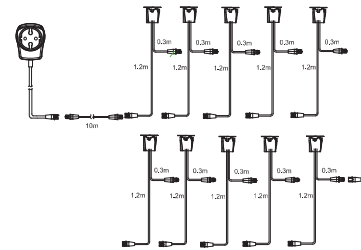

## COSA 30/COSA 45

high grade steel/blue/white  
metal/glass

1 - 4

1 - 4

No.	Art. No.	Measurements (mm)	Bulb	Watt	Lumen	Kelvin	EEC	Spares ↗	SC
1	G03093/73	30mm	LED integr.	10 x 0,45W	-	-	-	92407/00, G92550A73, 92408/00, G92550/73, 92572/00	☐
2	G03093/82	30mm	LED integr.	10 x 0,45W	-	6500K	-	92407/00, 92408/00, 92572/00, G92550/82, G92550A82	☐
3	G03093/75	30mm	LED integr.	10 x 0,45W	-	3000K	-	92407/00, 92408/00, 92572/00, G92550/75, G92550A75	☐
4	G03094/75	45mm	LED integr.	10 x 0,5W	-	3000K	-	92572/00	☐