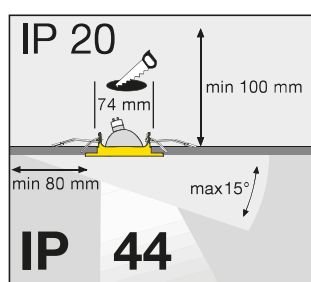

No.	Art. No.	Measurements (mm)	Bulb	Watt	Lumen	Kelvin	EEC	Spares ↗	SC
1	G94682/05	88mm	LED integr.	3 x 4W	3 x 380LM	3000K	A+	-	☐
2	G94682/13	88mm	LED integr.	3 x 4W	3 x 380LM	3000K	A+	-	☐