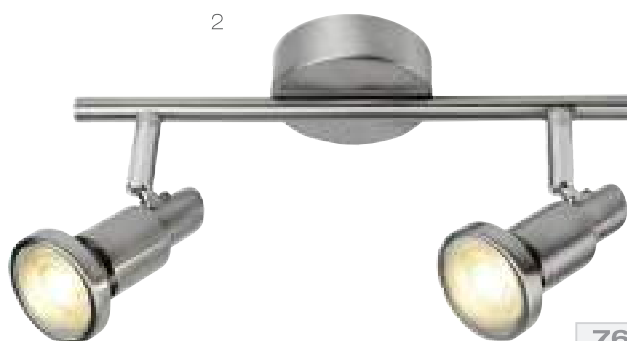

RYAN

satin nickel/chrome
metal

1-3

1-3

1-3

1

380
LUMEN

2

760
LUMEN

3

1520
LUMEN

No.	Art. No.	Measurements (mm)	Bulb	Watt	Lumen	Kelvin	EEC	Spares ↗	SC
1	G57410/77	80 x 150 x 110 mm	LED, GU10	1 x 5W	1 x 380LM	3000K	A+	96705E05	⊕
2	G57413/77	350 x 160 x 120mm	LED, GU10	2 x 5W	2 x 380LM	3000K	A+	96705E05	⊕
3	G57432/77	780 x 175 x 130mm	LED, GU10	4 x 5W	4 x 380LM	3000K	A+	96705E05	⊕